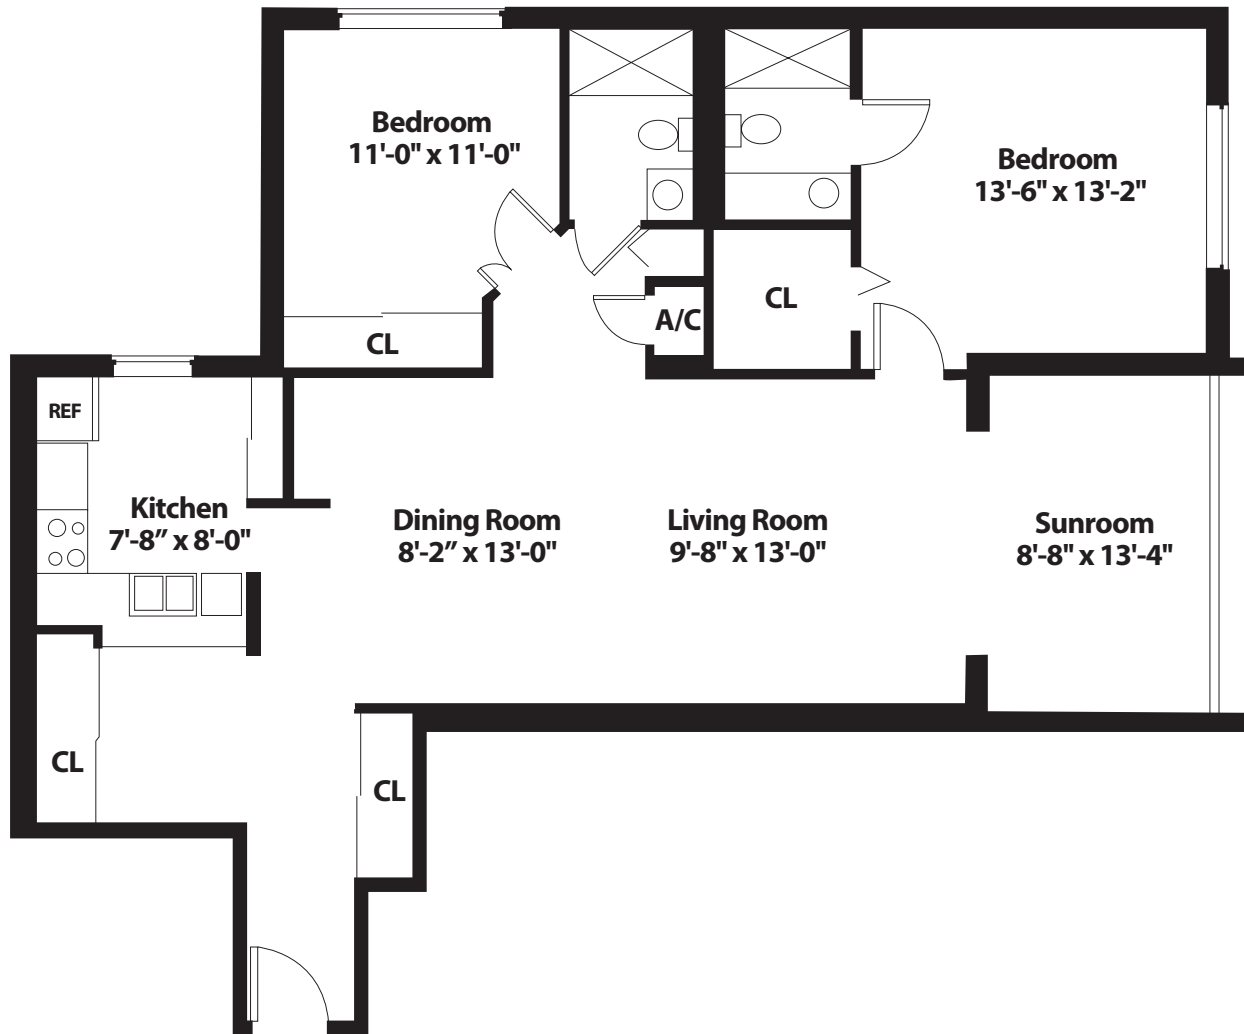

# HERON

2 BEDROOM • 2 BATH

**LOCATION:**  TOWER  GARDEN **SQUARE FOOTAGE** \_\_\_\_\_

All dimensions, features and specifications are approximate and subject to change without notice.