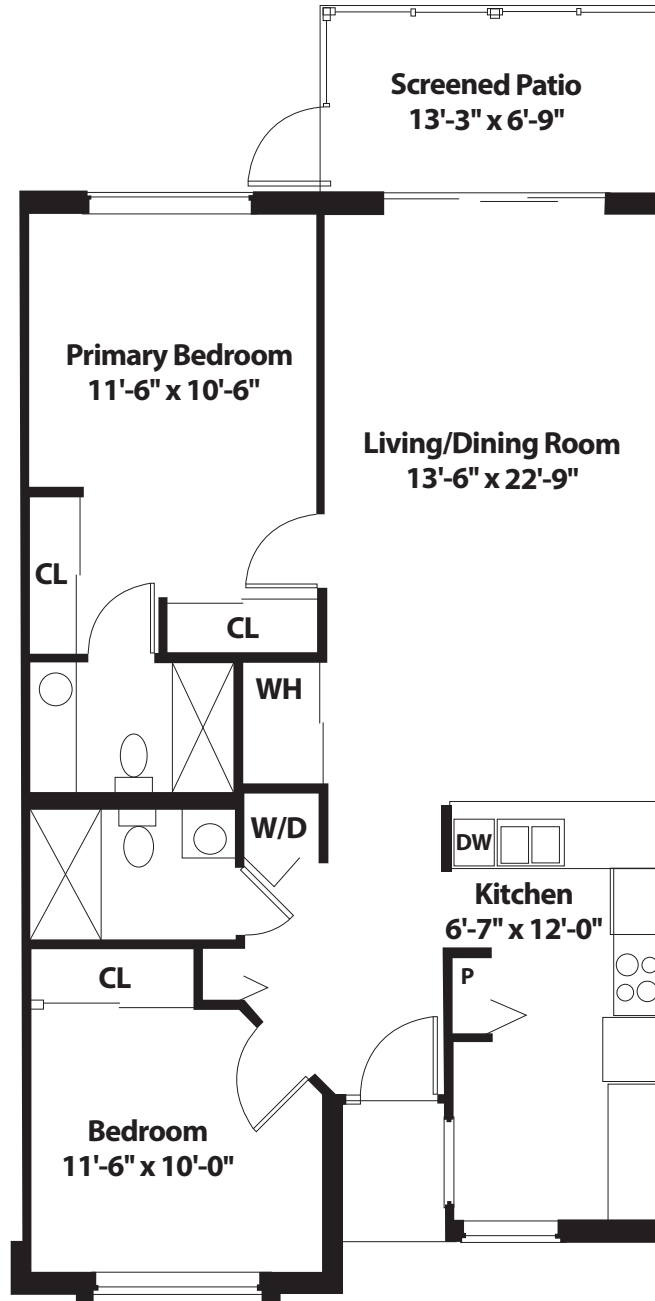

# SAND DOLLAR

2 BEDROOM • 2 BATH • 986 SQ. FT

All dimensions, features and specifications are approximate and subject to change without notice.